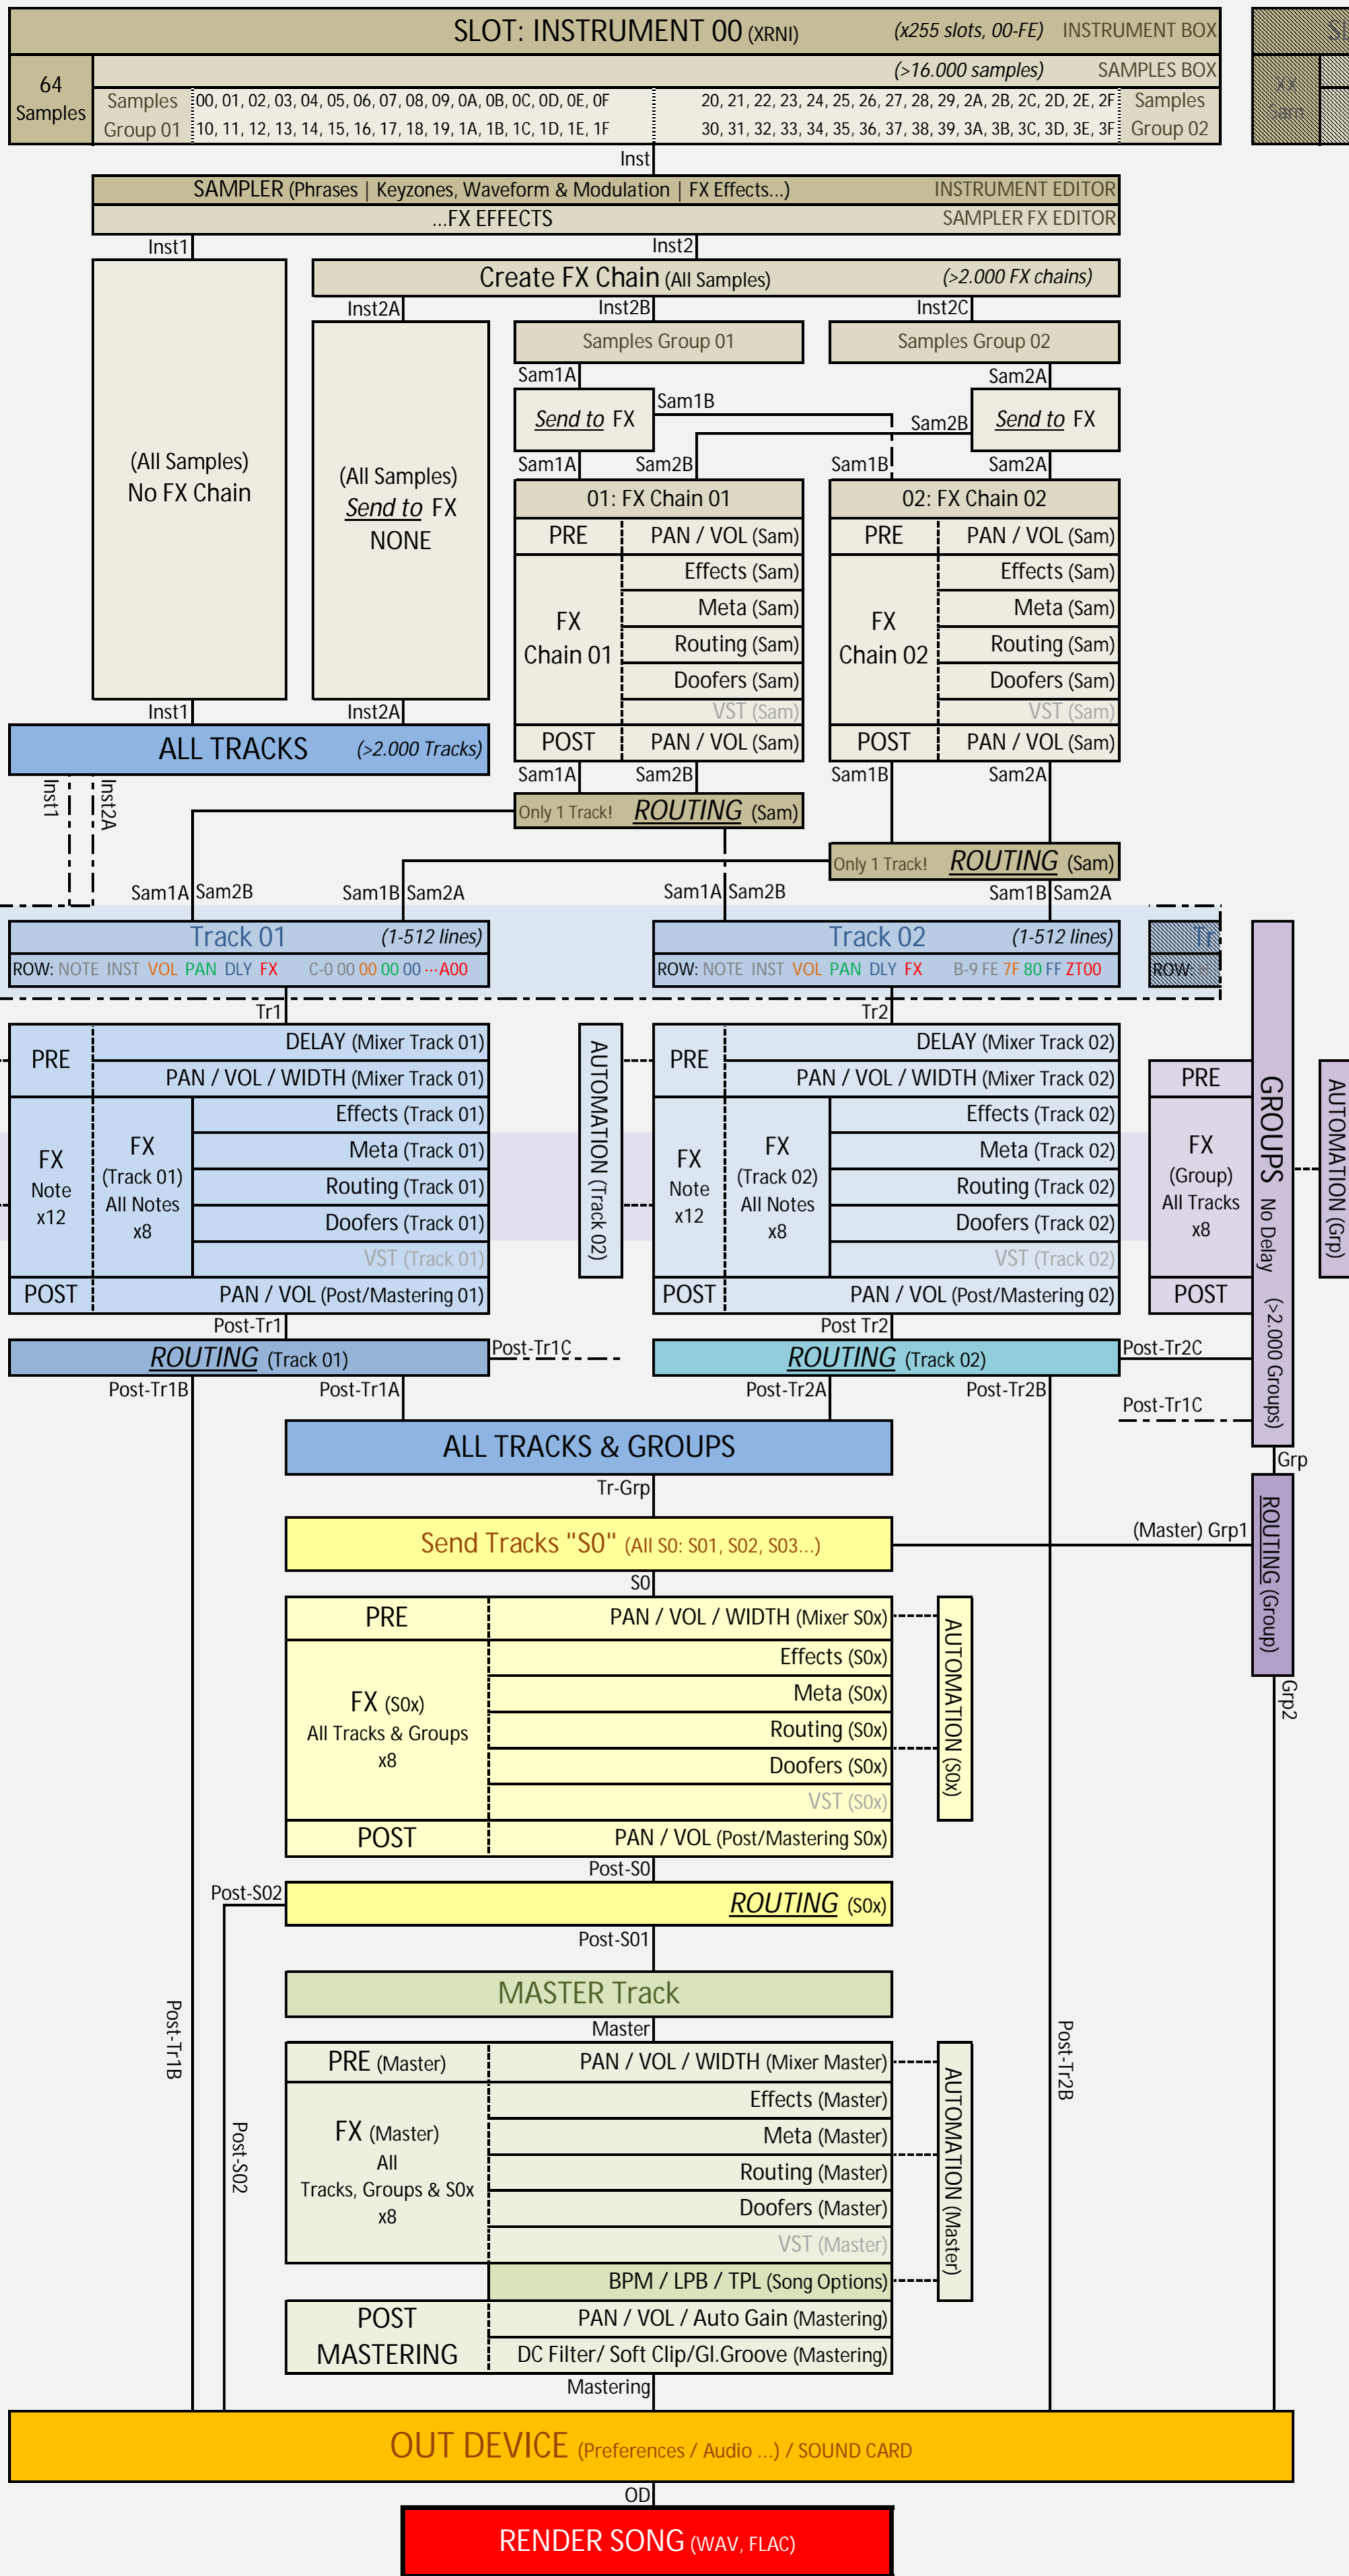

INSTRUMENT EDITOR (Charge Instruments, Samples & VST)

MATRIX/PATTERN EDITOR - TRACKS & GROUPS - MIXER & MASTERING (composing)

RENDER

- Modulation:** (Sampler)
- AHDSR
 - Envelope
 - Fader
 - Key Tracking
 - LFO
 - Operand
 - Stepper
 - Velocity Tracking

- Effects:**
- Analog Filter
 - Bus Compressor
 - Cabinet Simulator
 - Chorus
 - Comb Filter
 - Compressor
 - Convolver
 - DC Offset
 - Delay
 - Digital Filter
 - Distorsion
 - EQ5
 - EQ10
 - Exciter
 - Flanger
 - Gainer
 - Gate
 - LofiMat
 - Maximizer
 - Mixer EQ
 - mpReverb
 - Multitap Delay
 - Phaser
 - Repeater
 - Reverb
 - RingMod
 - Stereo Expander

- Meta:**
- Hydra
 - Instr. Automation
 - Instr. Macros
 - Instr. MIDI Control
 - Key Tracker
 - LFO
 - Meta Mixer
 - Signal Follower
 - Velocity Tracker
 - XYPad

- Routing:**
- Line Input
 - Multiband Send
 - ReWire Input
 - Send

- Doofers:**
- Init
- Bundled Content:**
- Amp Envelope
 - Butter Cutter
 - De-Esser
 - DJ Filter
 - Exploring Shadows
 - Lead Distortion
 - Looping Echo
 - Space Echo
 - Stereo Boost